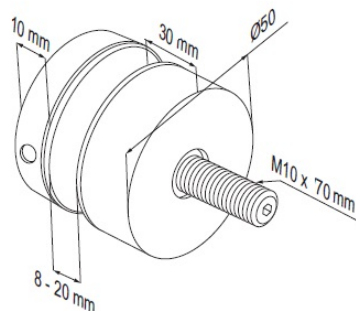

PRODUCT SHEET

Description:

Adjustable Stand-Off Glass Adapter,SS316,Brushed,ø50x30mm,F/ 8-20mm. Glass, W/M10x70mm
Threaded Rod, Drill Hole ø14mm

Item number:

22.10.479-0

Units	Box	Carton	HS Code	Barcode
Pcs.	4	24	8302419000	 5704866503433